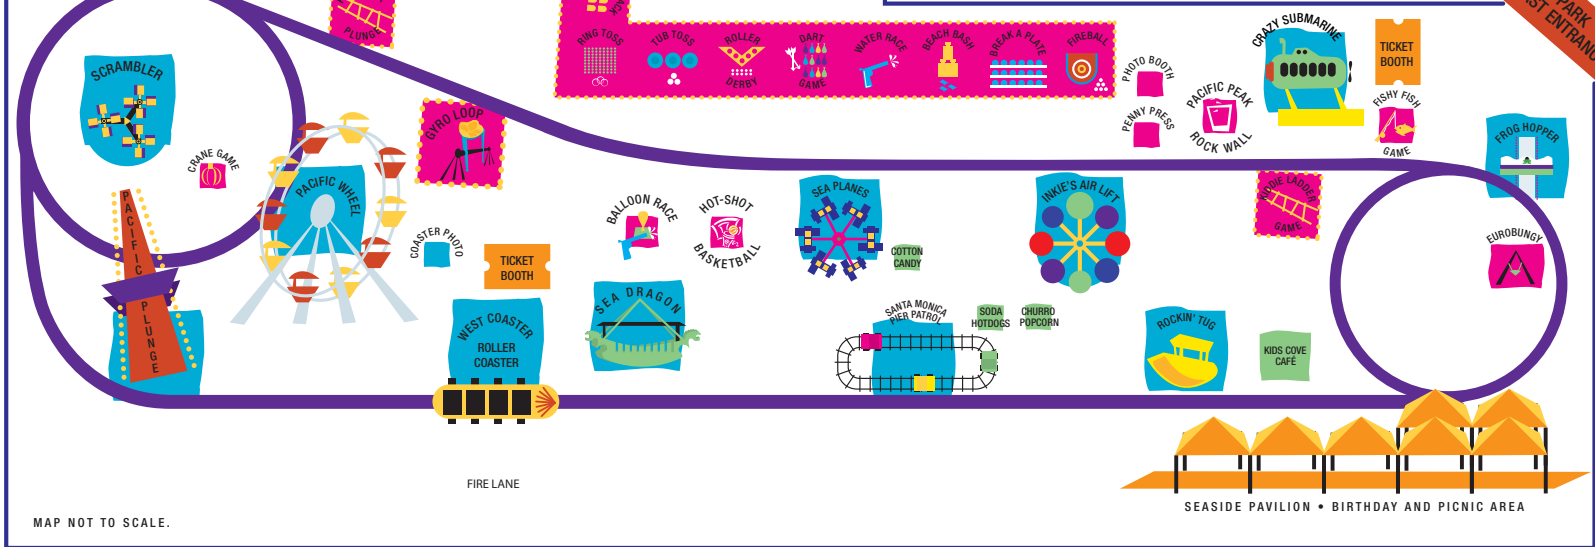

# Pacific Park®

THE FAMILY AMUSEMENT PARK ON THE SANTA MONICA PIER

-  PARK ENTRANCES
-  FOOD OUTLETS
-  SEASIDE PAVILION
-  MIDWAY GAMES AND ATTRACTIONS
-  RIDES
-  RESTROOMS

PARK NORTH ENTRANCE

PLAYLAND ARCADE

MAP NOT TO SCALE.