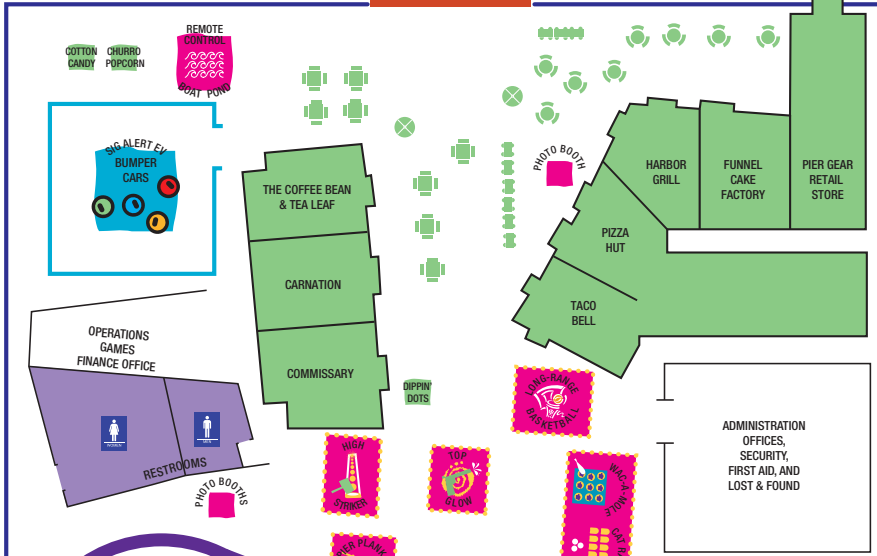

# Pacific Park®

THE FAMILY AMUSEMENT PARK ON THE SANTA MONICA PIER

-  PARK ENTRANCES
-  FOOD OUTLETS
-  SEASIDE PAVILION
-  MIDWAY GAMES AND ATTRACTIONS
-  RIDES
-  RESTROOMS

PARK NORTH ENTRANCE

PLAYLAND ARCADE

MAP NOT TO SCALE.